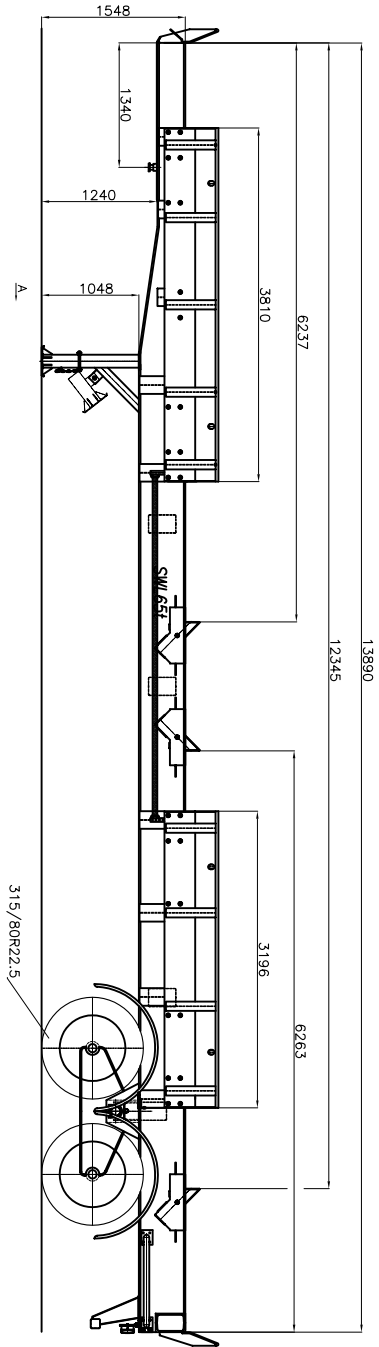

Ref. No. 60.511(a) Description Terminal chassis 45'/65t

NOVATECH ApS

Skudehavnsvej 30
 DK-9000 AALBORG
 PHONE +45-98165009
 FAX +45-98168097

Mass, kg

8500

Scale