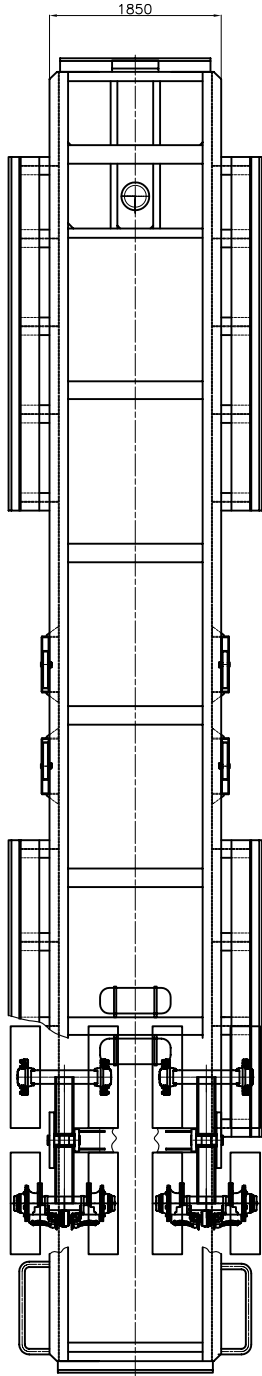

Ref. No. 60.511(a) Description Terminal chassis 45'/65t

NOVATECH ApS

Skudehavnsvej 30
 DK-9000 AALBORG
 PHONE +45-98165009
 FAX +45-98168097

Mass, kg

8500

Scale