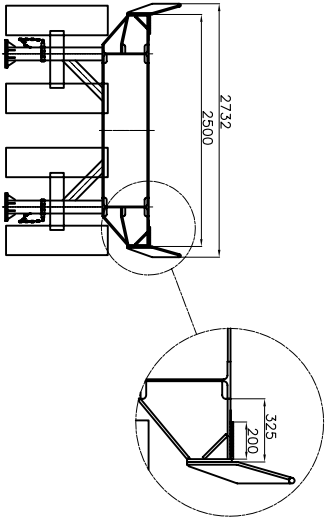

Ref. No. 60.511(a) Description Terminal chassis 45'/65t

NOVATECH ApS

Skudehavnsvej 30
 DK-9000 AALBORG
 PHONE +45-98165009
 FAX +45-98168097

Mass, kg

8500

Scale